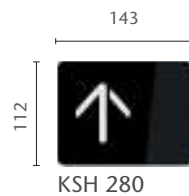

HALL LANTERN (HL)**