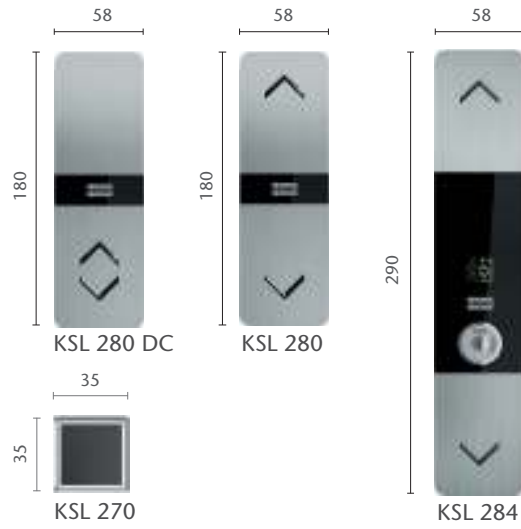

LANDING CALL STATION (LCS)**