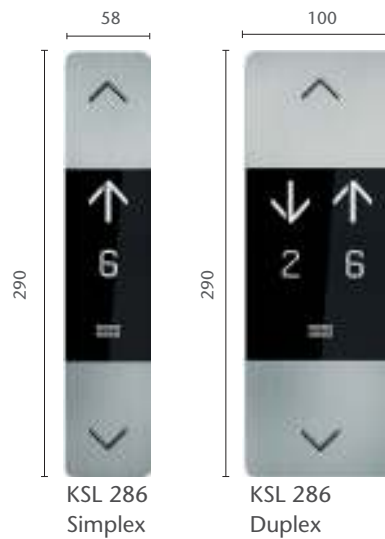

KSS 280 signalization features durable finishing with hairline stainless steel surfaces and alphanumeric LCD displays.

The car operating panel (COP) can be surface mounted (KSC 286) or flush mounted (KSC 276), while the landing stations are surface mounted on the wall or door frame.

reddot design award
winner 2012

CAR OPERATING PANEL (COP)

*** The exact height of the COP depends on the car height (CH) and the selected ceiling option.

LANDING CALL STATION (LCS)**

LANDING CALL STATION WITH INDICATOR (LCI)*