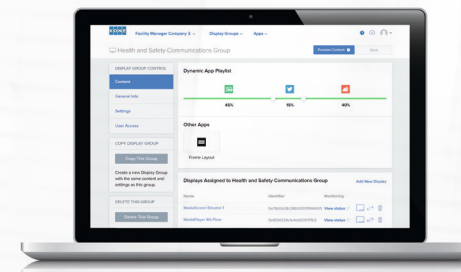

KONE MediaPlayer

Connection	HDMI
Power	230 V
Dimensions	Width: 162 mm Height: 20 mm Depth: 91 mm
Internet connection	4G + SIM (supplied by KONE)

TAILORED SERVICE-PACKAGE OPTIONS

	LIGHT	Standard	Premium
KONE Content Manager	✓	✓	✓
Connectivity and data transfer*	✓	✓	✓
Software and security updates	✓	✓	✓
Facility manager messaging	✓	✓	✓
Text and pictures	✓	✓	✓
Weather		✓	✓
RSS feed (for showing 3rd-party news etc.)		✓	✓
Traffic information			✓
Social media (Facebook, Instagram, Twitter)			✓

* Our service packages include a monthly mobile data allowance suitable for typical usage. Data usage exceeding this allowance is invoiced in accordance with KONE's current price list.

HOW IT WORKS

KONE Content Manager