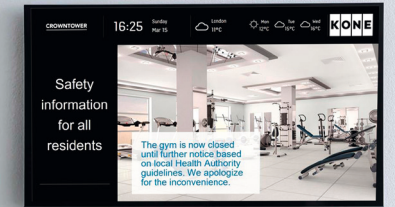

MEDIAPLAYER

Keep everyone in the building up to date by connecting to your existing screens